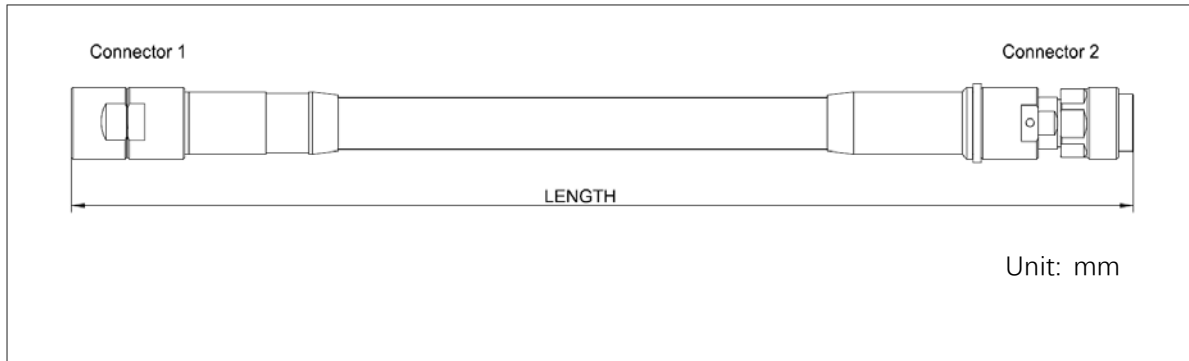

**Description: NMD3.5mm Female To 7mm Sexless Cable Assembly**

**Outline drawing:**

**Mechanical Specification**

Connector	NMD3.5mm Female	7mm Sexless
Length	630mm(custom lengths are available)	
Maximum Outer Diameter	15.2mm	
Minimum Bend Radius	50mm	
Operating Temperature Range	0~+40°C	
Durability	> 2000 Cycles	
Recommended Torque	0.9 Nm	1.35 Nm

**Electrical Specifications**

Frequency Range	DC~18GHz
Impedance	50Ω
VSWR	1.20:1(Max.)
Insertion Loss	< 1.5dB
Phase Stability	< ±1.5°
Amplitude Stability	< ±0.05dB

**Material and Plating**

Body	Stainless Steel, Passivated
Center Conductor	Beryllium Copper, Gold Plated